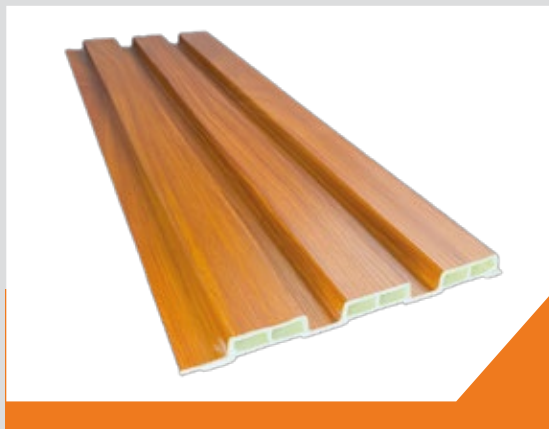

WALL PANEL 20 CM MELAVINYL